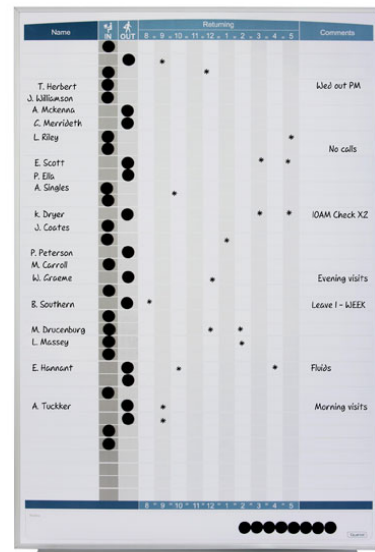

# PRODUCT SPECIFICATION SHEET

www.accobrands.co.nz

**Product Code:** QT33705  
**Brand Code:** QUARTET  
**Description:** QUARTET PLANNER BOARD MATRIX IN/OUT  
 580X865MM  
**Category:** BOARDS AND DISPLAY PRODUCTS

## Catalogue Copy

Keep track of your employees itinerary with this durable magnetic in/out board. The smooth writing surface is perfect for notations and the magnetic dots quickly identify who is in the office and who is not.

## Features and Benefits

- Track up to 36 employees with this sleekly designed magnetic in/out board
- Stands up to frequent use in any office environment
- Magnetic, dry-erase surface doubles as a magnetic bulletin board
- Innovative mounting systems makes side-by-side mounting alignment flawless
- Can hang vertically or horizontally from cubicle walls
- Can be used together with other products in the line to create a complete organization system
- Accessory magnets and marker included

### Dimensions

W X L X H (mm)	27x980x710
Gross Weight (g)	2400
Product Barcode	034138337059
Unit of Measure	PC
Minimum Order Quantity	1