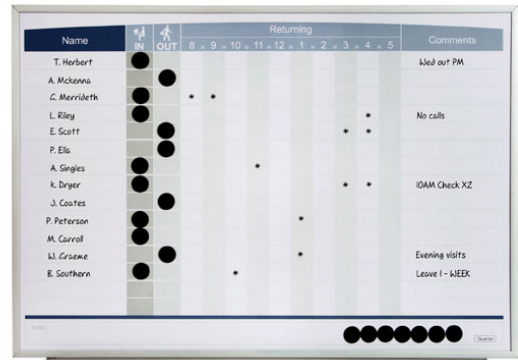

PRODUCT SPECIFICATION SHEET

www.accobrands.co.nz

Product Code: QT33704
Brand Code: QUARTET
Description: QUARTET PLANNER BOARD MATRIX IN/OUT
 410X580MM
Category: BOARDS AND DISPLAY PRODUCTS

Tagline

Great ideas start here

Catalogue Copy

Keep track of your employees itinerary with this durable magnetic in/out board. The smooth writing surface is perfect for notations and the magnetic dots quickly identify who is in the office and who is not.

Features and Benefits

- Track up to 15 employees with this sleekly designed magnetic in/out board
- Stands up to frequent use in any office environment
- Magnetic, dry-erase surface doubles as a magnetic bulletin board
- Innovative mounting systems makes side-by-side mounting alignment flawless
- Can hang vertically or horizontally from cubicle walls
- Can be used together with other products in the line to create a complete organization system
- Accessory magnets and marker included

Dimensions

W X L X H (mm)	700x30x526
Gross Weight (g)	2400
Product Barcode	034138337042
Unit of Measure	PC
Minimum Order Quantity	1

Inner Carton Dimensions

Inner Unit Quantity	0
W X L X H ()	0x0x0
Gross Weight ()	0
Inner Barcode	