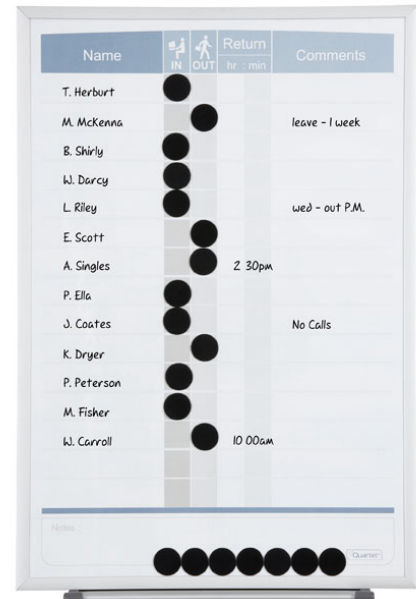

PRODUCT SPECIFICATION SHEET

www.accobrands.co.nz

Product Code: QT33703
Brand Code: QUARTET
Description: QUARTET PLANNER BOARD MATRIX IN/OUT
 280X410MM
Category: BOARDS AND DISPLAY PRODUCTS

Tagline

Great ideas start here

Catalogue Copy

Keep track of your employees itinerary with this durable magnetic in/out board. The smooth writing surface is perfect for notations and the magnetic dots quickly identify who is in the office and who is not.

Features and Benefits

- Track up to 15 employees with this sleekly designed magnetic in/out board
- Stands up to frequent use in any office environment
- Magnetic, dry-erase surface doubles as a magnetic bulletin board
- Innovative mounting systems makes side-by-side mounting alignment flawless
- Can hang vertically or horizontally from cubicle walls
- Can be used together with other products in the line to create a complete organization system
- Accessory magnets and marker included