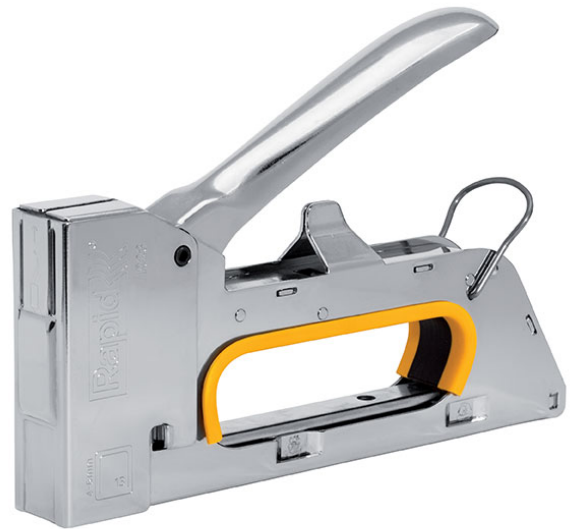

PRODUCT SPECIFICATION SHEET

acco NEW ZEALAND
BRANDS

www.accobrand.co.nz

Product Code: 5001667
Brand Code: RAPID TOOLS
Description: RAPID TOOLS PRO STAPLE GUN R23
Category: WORKSPACE TOOLS

Tagline

The world's leading fastening specialists

Catalogue Copy

A lightweight, easy-to-use metal hand stapler, ideal for demanding, professional applications and precise work. With its outstanding performance and durability, the R23 is suitable for regular use. Perfect for users with smaller hands, this model can be u

Features and Benefits

- Housing and internal wear parts made entirely of steel
- Easily functioning loading system and kickback-free mechanism
- Ergonomic handle with locking function for easy storage
- Made in Sweden
- Accepts staples: 13/4-8