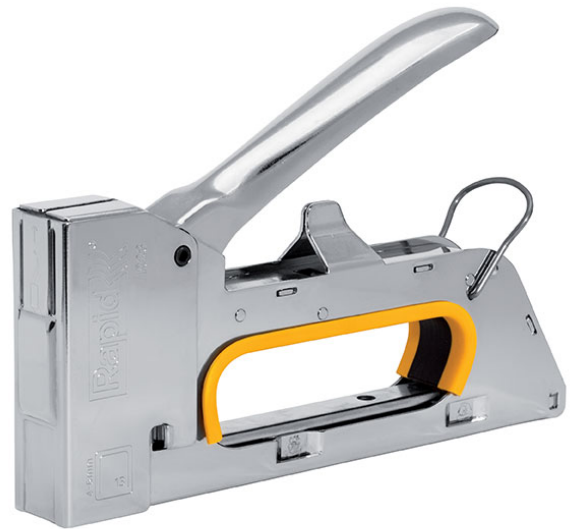

# PRODUCT SPECIFICATION SHEET

 ACCO BRANDS NEW ZEALAND

[www.accobrand.co.nz](http://www.accobrand.co.nz)

**Product Code:** 5001667  
**Brand Code:** RAPID TOOLS  
**Description:** RAPID TOOLS PRO HAND STAPLER R23 METAL  
**Category:** WORKSPACE TOOLS

## Catalogue Copy

A lightweight, easy-to-use metal hand stapler, ideal for demanding, professional applications and precise work. With its outstanding performance and durability, the R23 is suitable for regular use. Perfect for users with smaller hands, this model can be u

## Features and Benefits

- Housing and internal wear parts made entirely of steel
- Easily functioning loading system and kickback-free mechanism
- Ergonomic handle with locking function for easy storage
- Made in Sweden
- Accepts staples: 13/4-8

### Dimensions

W X L X H (mm)	120x225x25
Gross Weight (g)	540
Product Barcode	4051661042652
Unit of Measure	PC
Minimum Order Quantity	1