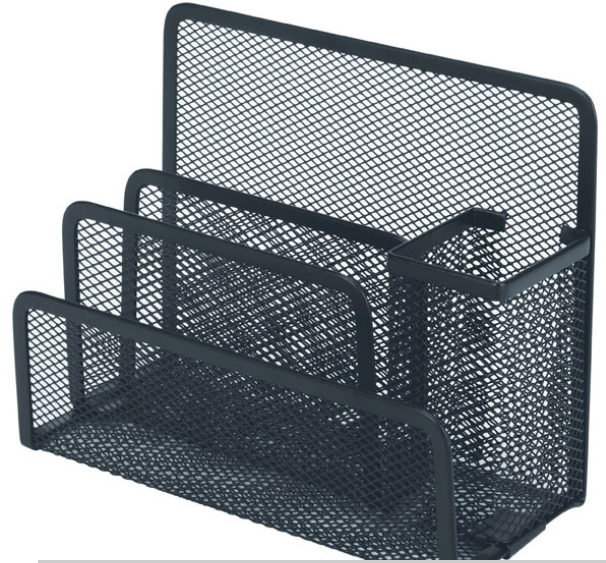

# PRODUCT SPECIFICATION SHEET

**Product Code:** 48459  
**Brand Code:** ESSELTE  
**Description:** ESSELTE MESH DESK ORGANISER BLACK  
**Category:** OFFICE AND HOME ESSENTIALS

## Features and Benefits

- Sturdy steel mesh range
- Add a touch of sophisticated elegance to your desk.
- Perfect for the home or in the office
- Desk organiser
- Black

### Dimensions

W X L X H (mm)	174x80x137
Gross Weight (g)	210
Product Barcode	9310924324061
Unit of Measure	PC
Minimum Order Quantity	1