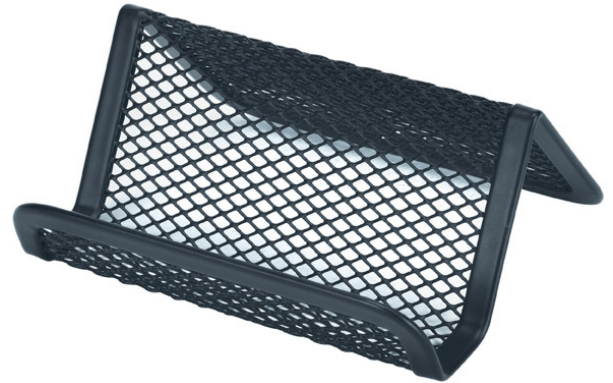

# PRODUCT SPECIFICATION SHEET

**Product Code:** 47548  
**Brand Code:** ESSELTE  
**Description:** ESSELTE MESH BUSINESS CARD HOLDER BLACK  
**Category:** DOCUMENT FILING AND PRESENTATION

## Catalogue Copy

This stylish contemporary design desk accessories range will suit any work environment.

## Features and Benefits

- Sturdy steel mesh range
- Add a touch of sophisticated elegance to your desk.
- Perfect for the home or in the office
- Business card holder
- Black

Dimensions	
W X L X H (mm)	95x77x40
Gross Weight (g)	40
Product Barcode	9310924322807
Unit of Measure	PC
Minimum Order Quantity	1
Inner Carton Dimensions	
Inner Unit Quantity	0
W X L X H ( )	0x0x0
Gross Weight ( )	0
Inner Barcode	
Outer / Shipper Carton Dimensions	
Outer Carton Quantity	144
W X L X H (mm)	246x278x260
Gross Weight (g)	6540
Outer Carton Barcode	19310924322804
Shipping Information	
Lowest Possible Unit	PC
General Product Information	
Variant	BLACK
Layers/Pallet	0
Cases/Layer	2304