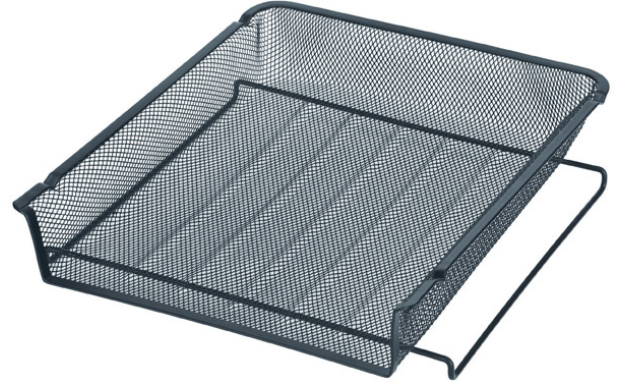

PRODUCT SPECIFICATION SHEET

www.accobrand.co.nz

Product Code: 47546
Brand Code: ESSELTE
Description: ESSELTE MESH DOCUMENT TRAY A4 PORTRAIT
 BLACK
Category: OFFICE AND HOME ESSENTIALS

Tagline

From to do? to done

Catalogue Copy

This stylish contemporary design desk accessories range will suit any work environment.

Features and Benefits

- Sturdy steel mesh range
- Add a touch of sophisticated elegance to your desk.
- Perfect for the home or in the office
- Document tray
- A4
- Portrait
- Black

Dimensions	
W X L X H (mm)	290x335x73
Gross Weight (g)	240
Product Barcode	9310924322760
Unit of Measure	PC
Minimum Order Quantity	1
Inner Carton Dimensions	
Inner Unit Quantity	0
W X L X H ()	0x0x0
Gross Weight ()	0
Inner Barcode	
Outer / Shipper Carton Dimensions	
Outer Carton Quantity	24
W X L X H (mm)	362x615x776
Gross Weight (g)	10900
Outer Carton Barcode	19310924322767
Shipping Information	
Lowest Possible Unit	PC
General Product Information	
Variant	BLACK
Layers/Pallet	0
Cases/Layer	96