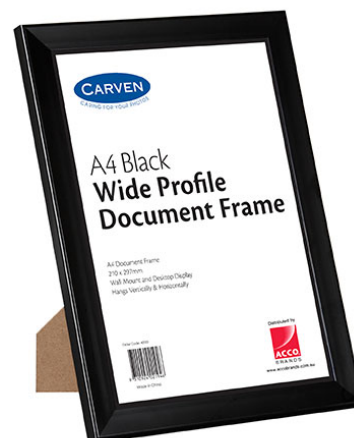

PRODUCT SPECIFICATION SHEET

 ACCO BRANDS NEW ZEALAND

www.accobrand.co.nz

Product Code: 40053
Brand Code: CARVEN
Description: CARVEN DOCUMENT FRAME WIDE PROFILE
 BLACK A4
Category: BOARDS AND DISPLAY PRODUCTS

Tagline

Catalogue Copy

Protect and display your achievements, recognitions and special memories in a carven document frame.

Features and Benefits

- High quality, stylish frames suitable for certificates, documents, awards and photos
- Horizontal and vertical hanging clip
- Easel backing
- Glass protective overlay and mdf backing

Dimensions	
W X L X H (mm)	13x242x330
Gross Weight (g)	565
Product Barcode	9310924021946
Unit of Measure	PC
Minimum Order Quantity	4
Inner Carton Dimensions	
Inner Unit Quantity	0
W X L X H ()	0x0x0
Gross Weight ()	0
Inner Barcode	
Outer / Shipper Carton Dimensions	
Outer Carton Quantity	24
W X L X H (mm)	280x570x370
Gross Weight (g)	14700
Outer Carton Barcode	19310924019483
Shipping Information	
Lowest Possible Unit	PC
General Product Information	
Variant	WIDE PROFILE BLACK A4
Layers/Pallet	0
Cases/Layer	192